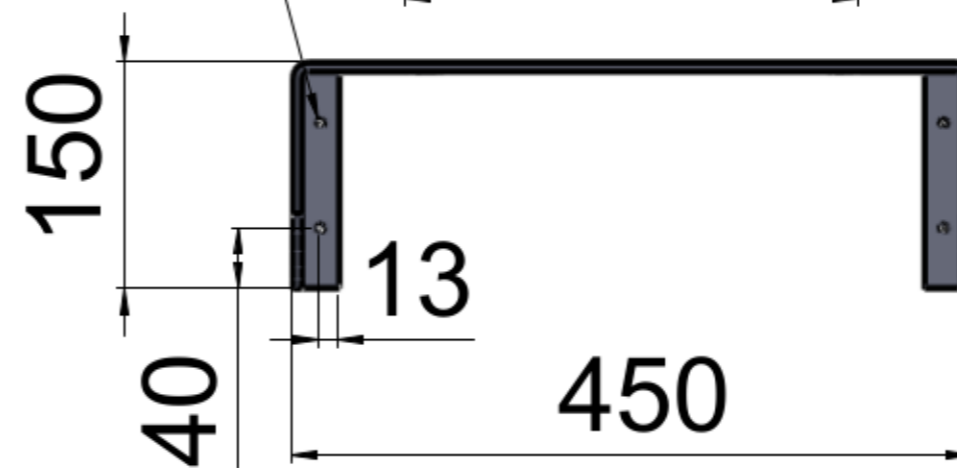

Material
1mm PETG 457x330
Double sided taped

Material
6mm HDPE Nat solid colour

Ø 5 CSK 4 plcs

Counter SIT Y STAND Y
Desktop SIT N STAND N

Toolcraft Countertop Sneeze Screen 450 x 960mm