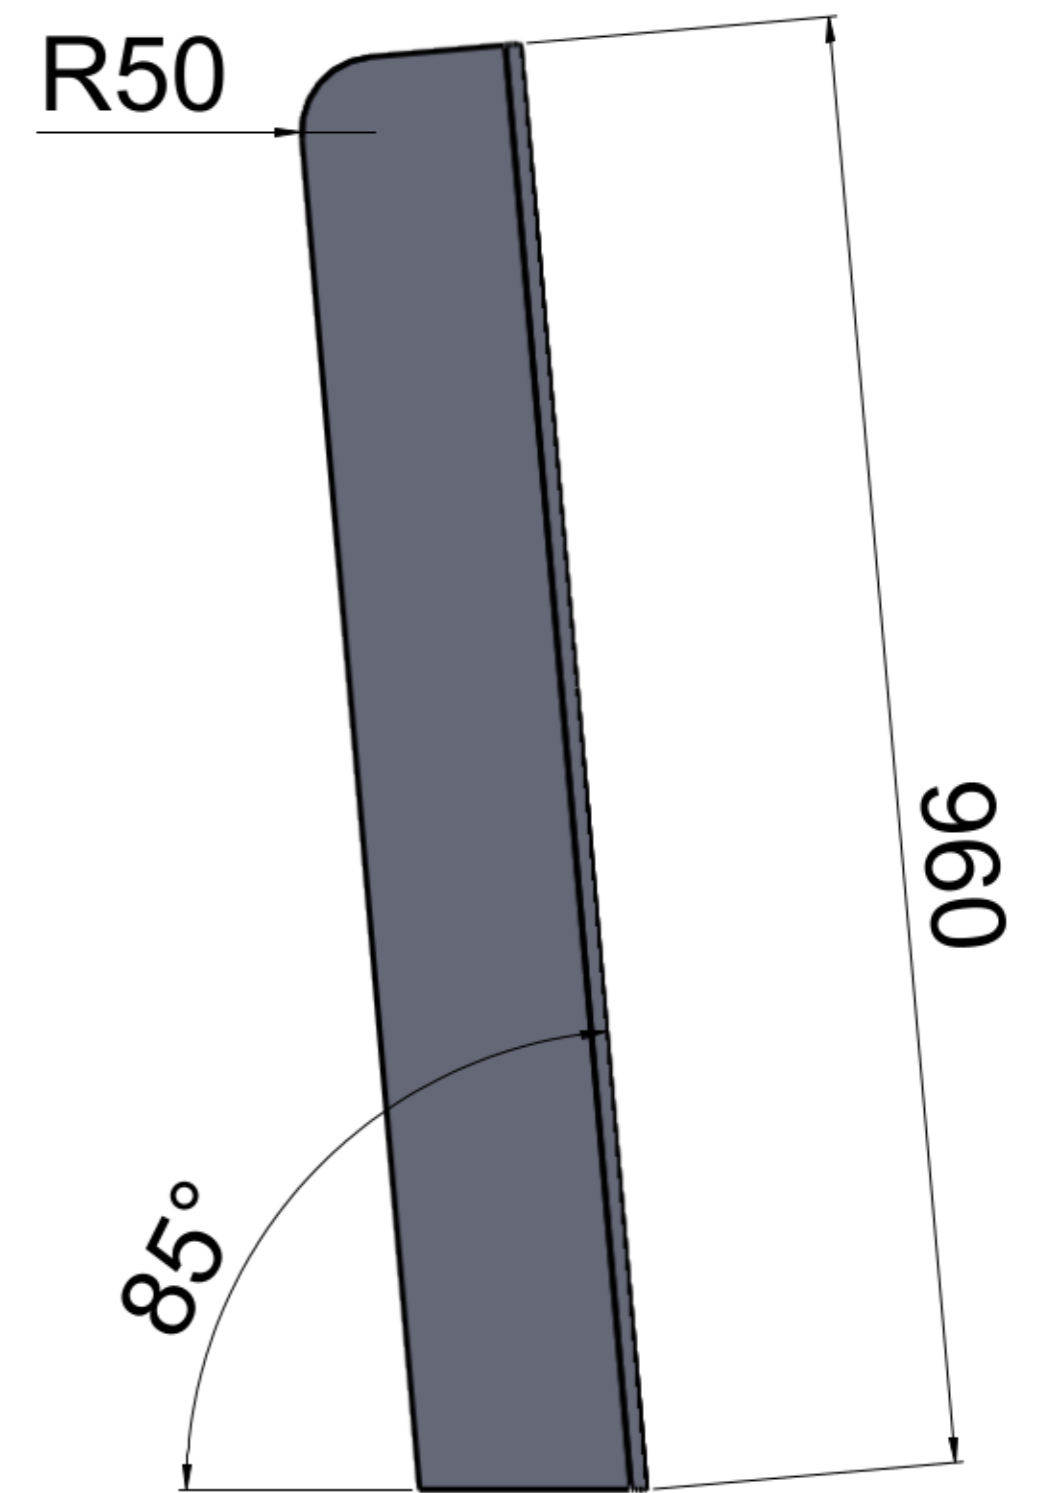

Material
1mm PETG 457x330
Double sided taped

Material
6mm HDPE Nat solid colour

Ø 5 CSK 4 plcs

Counter SIT Y STAND Y
Desktop SIT N STAND N

Toolcraft Countertop Sneeze Screen 450 x 960mm