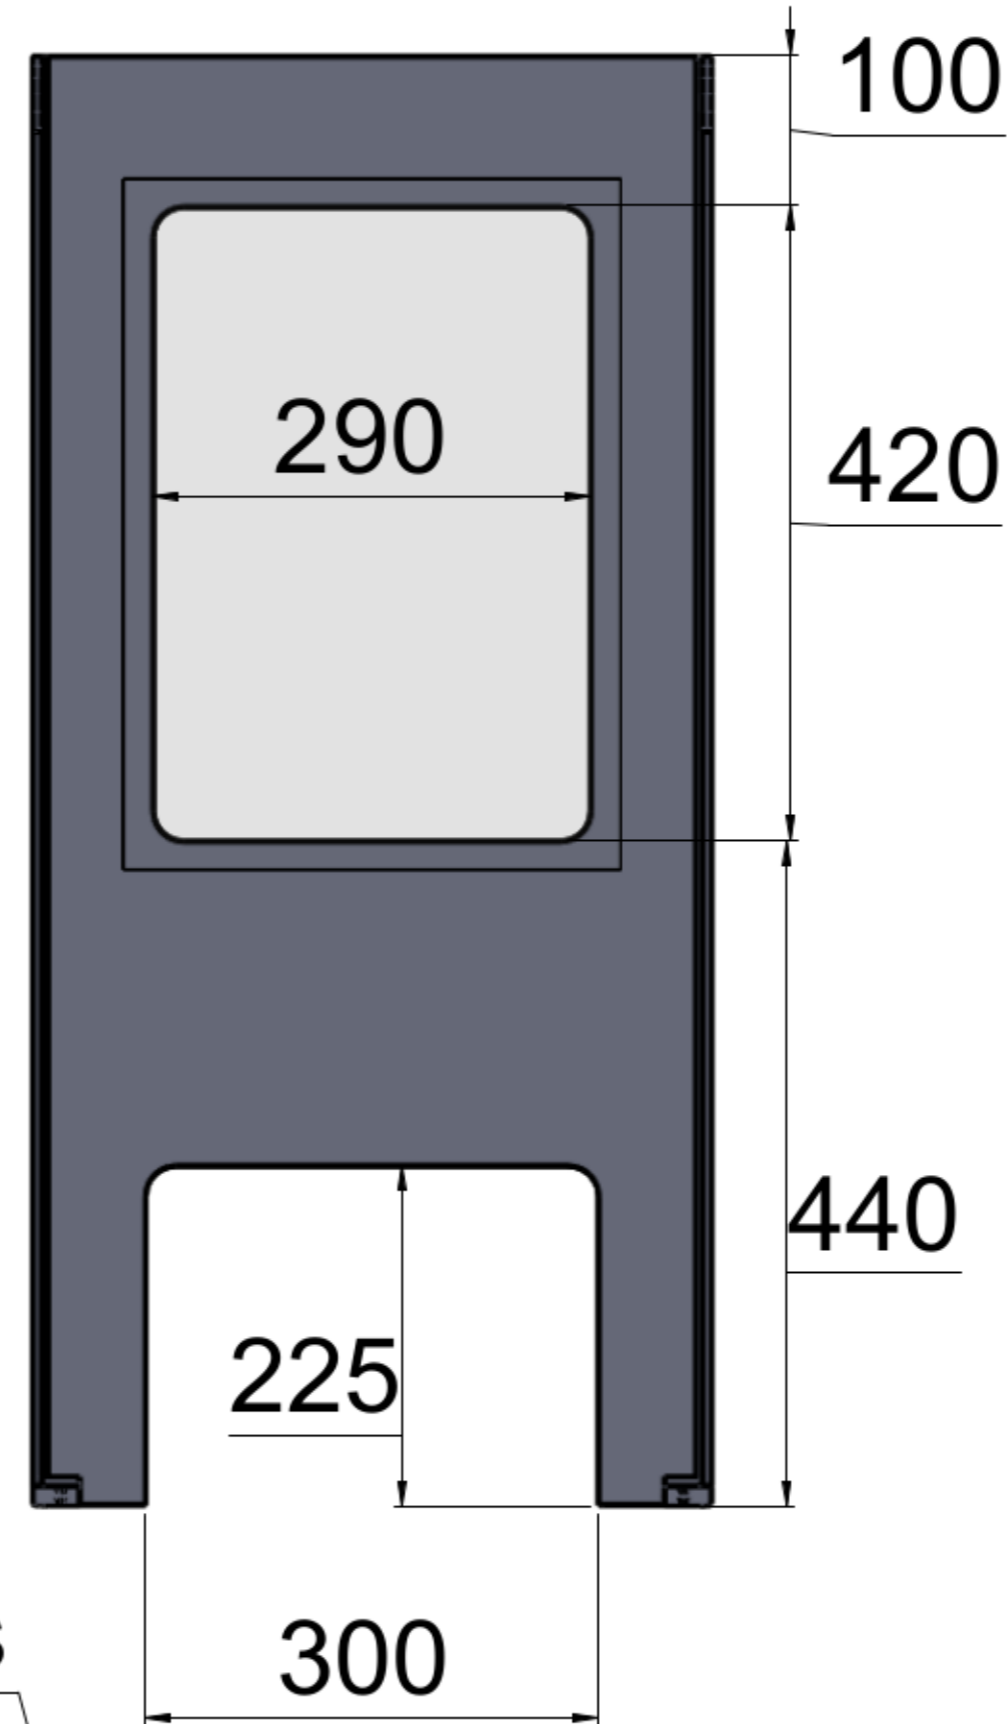

Material
1mm PETG 457x330
Double sided taped

Material
6mm HDPE Nat solid colour

Ø 5 CSK 4 plcs

Counter SIT Y STAND Y
Desktop SIT N STAND N

Toolcraft Countertop Sneeze Screen 450 x 960mm