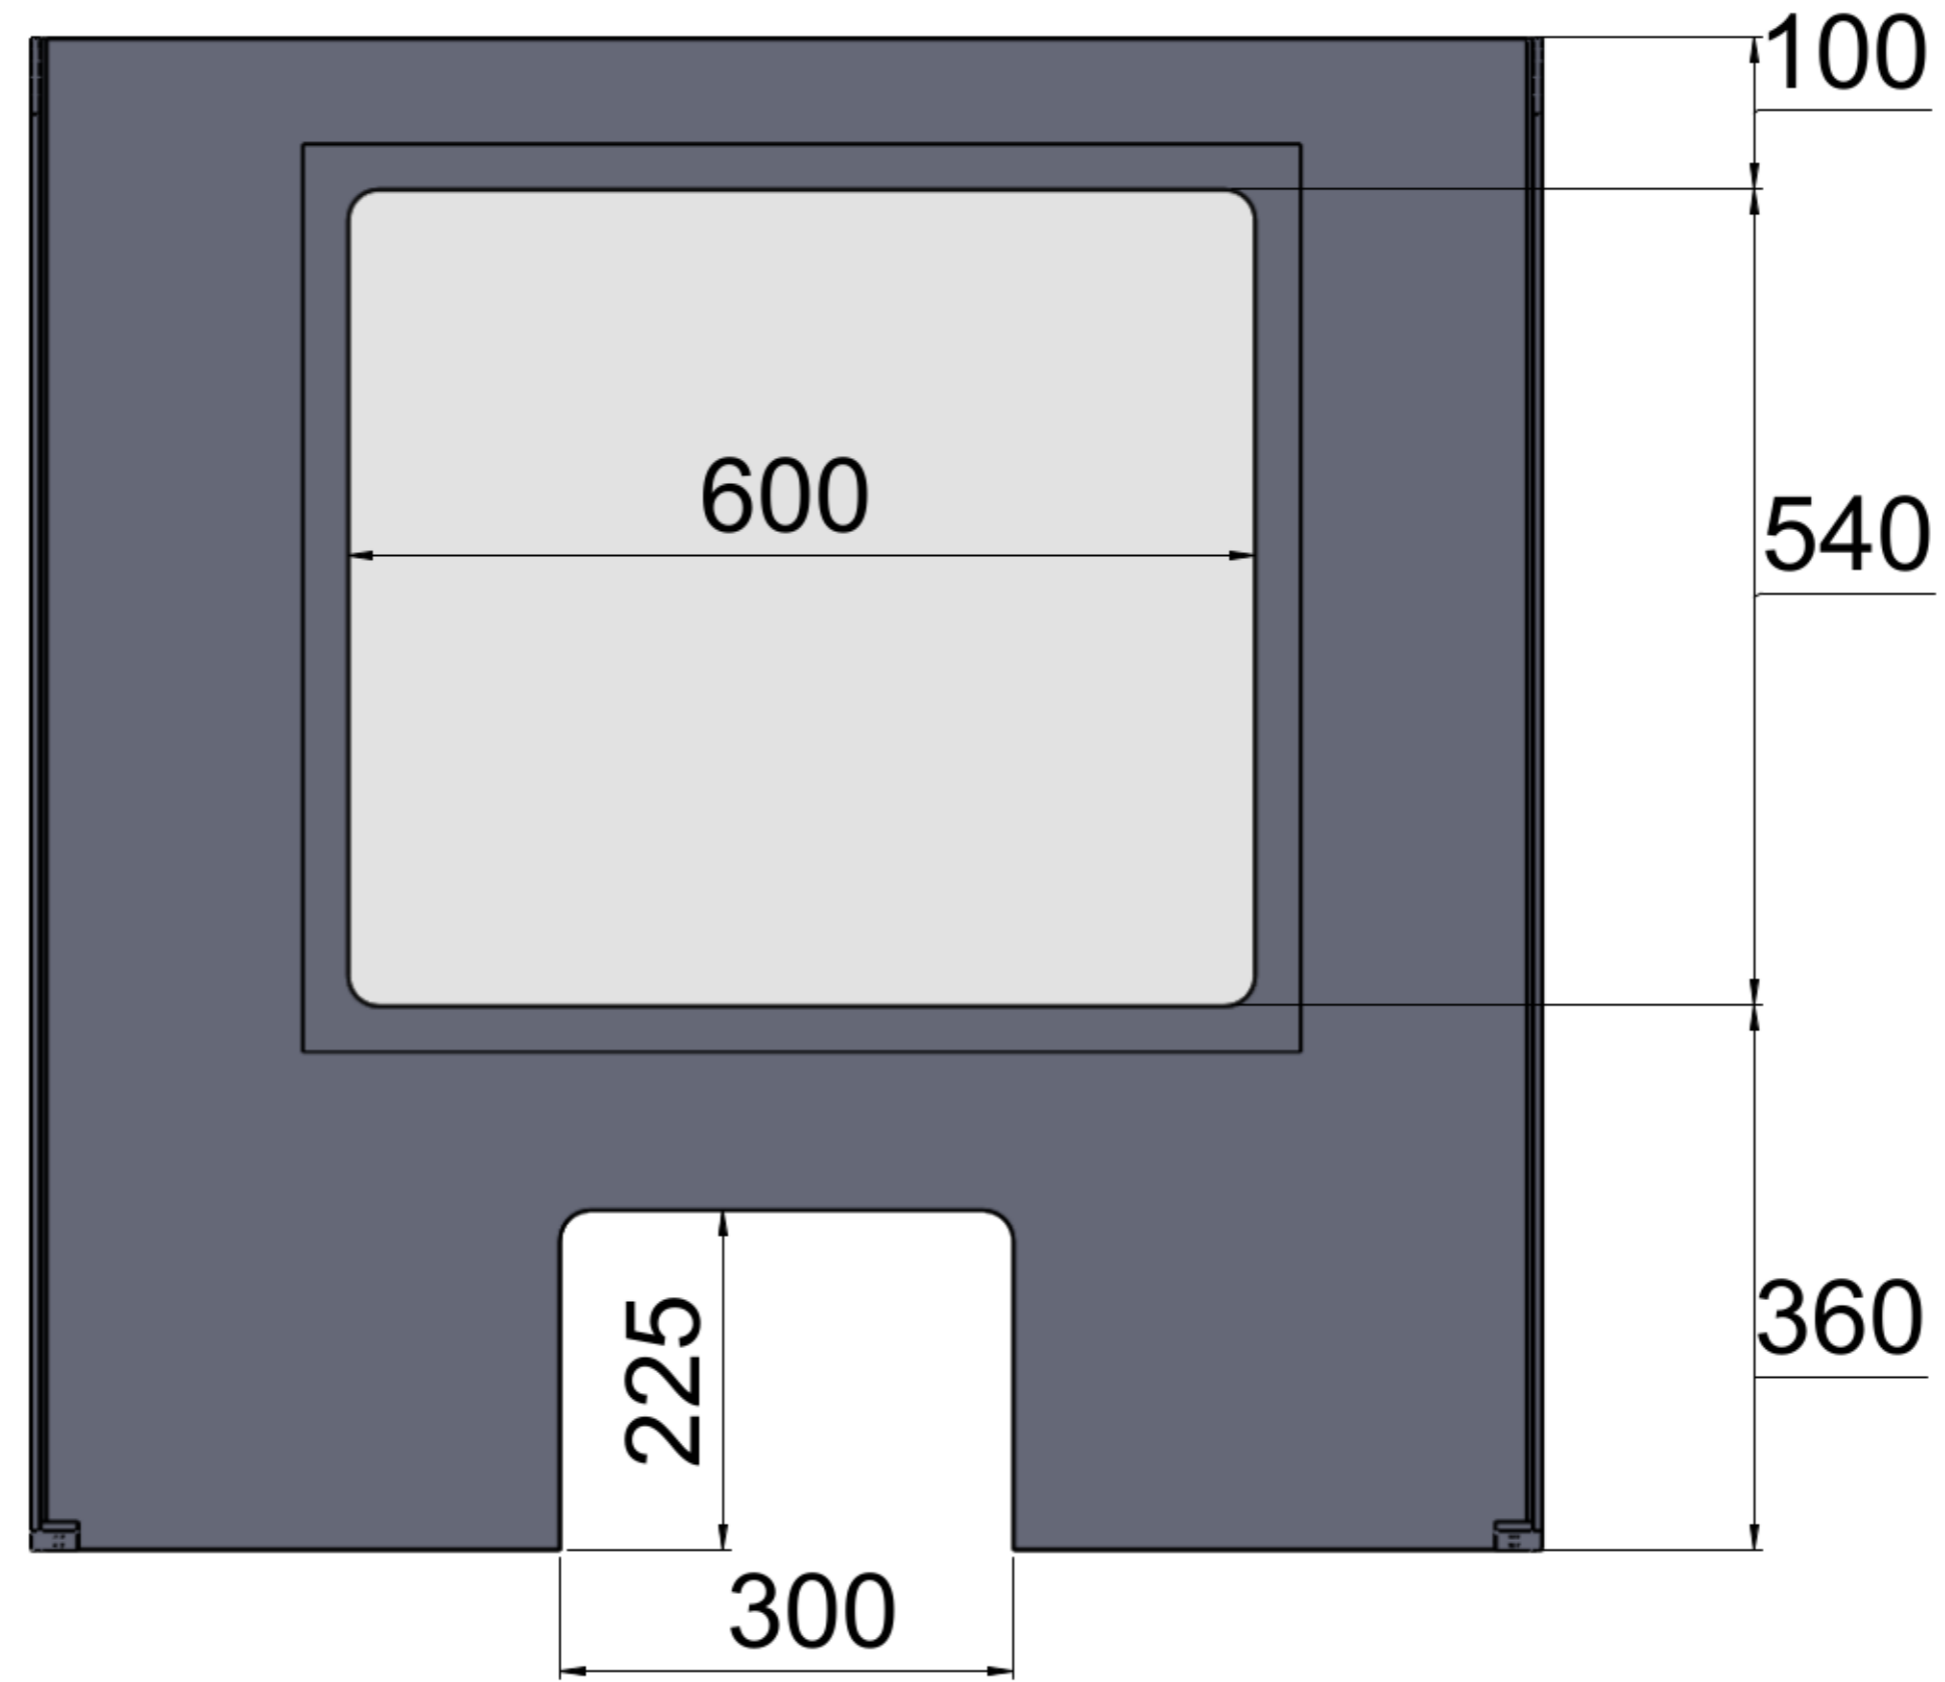

Material
1mm PETG 660x600
double sided taped

Material
6mm HDPE Nat solid colour

Counter: SIT Y STAND Y
Desktop: SIT Y STAND Y

Toolcraft Countertop & Desktop Sneeze Screen 1000 x 1000mm