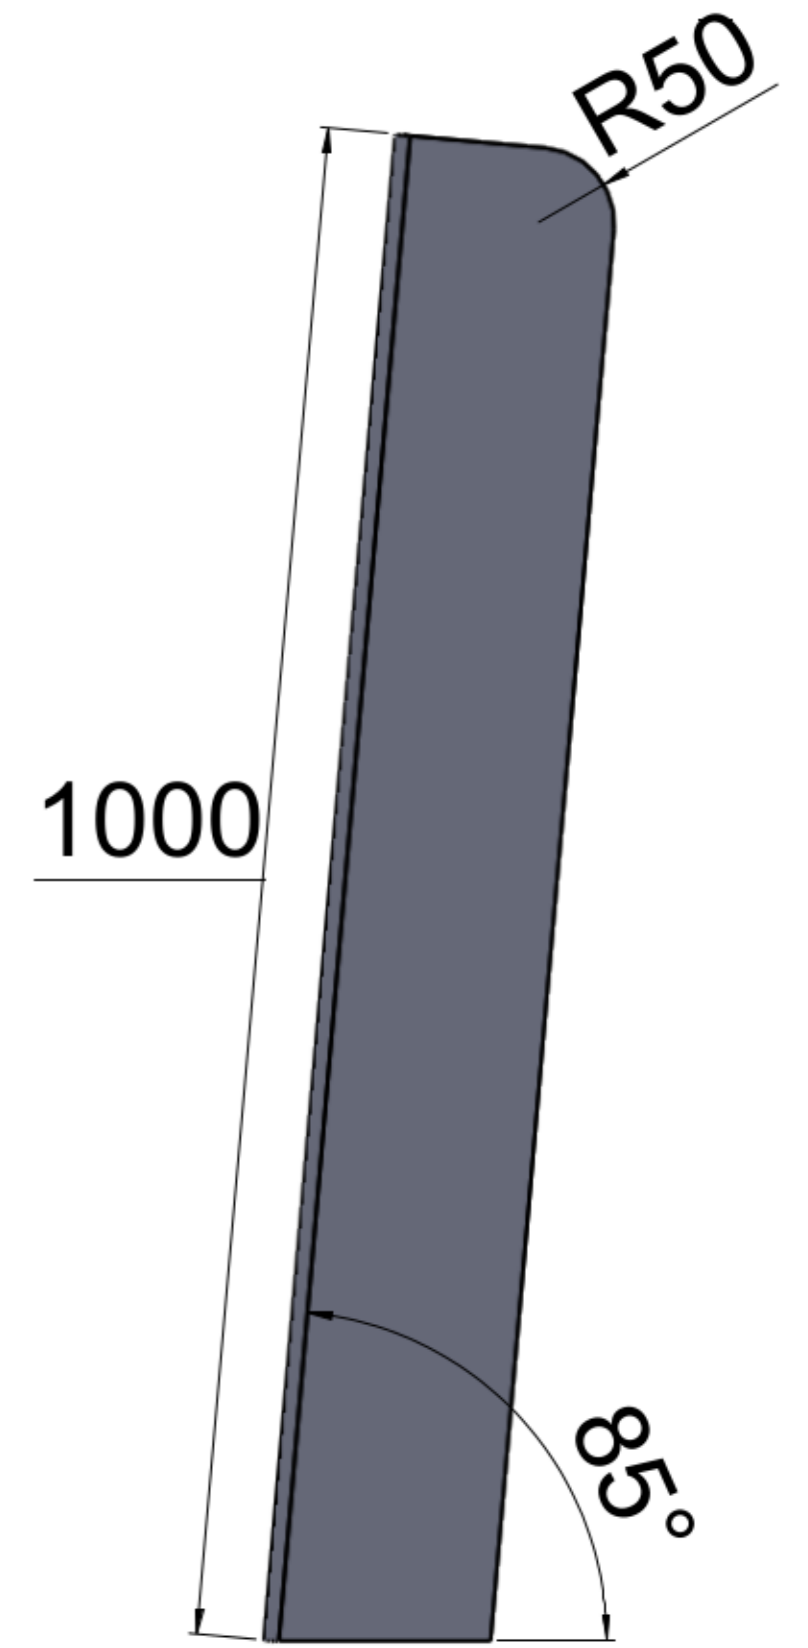

Material
1mm PETG 660x600
double sided taped

Material
6mm HDPE Nat solid colour

Counter: SIT Y STAND Y
Desktop: SIT Y STAND Y

Toolcraft Countertop & Desktop Sneeze Screen 1000 x 1000mm