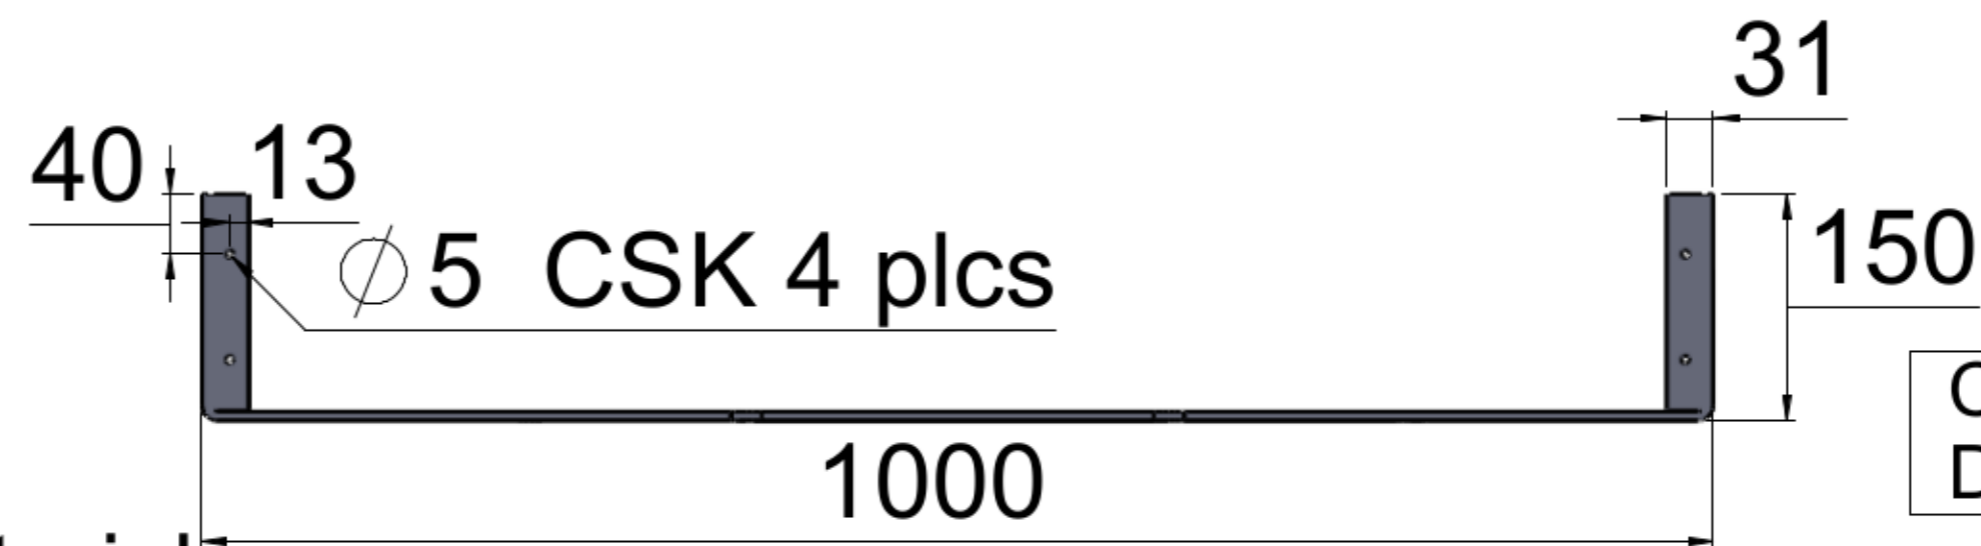

Material
1mm PETG 660x600
double sided taped

Material
6mm HDPE Nat solid colour

Counter: SIT Y STAND Y
Desktop: SIT Y STAND Y

Toolcraft Countertop & Desktop Sneeze Screen 1000 x 1000mm