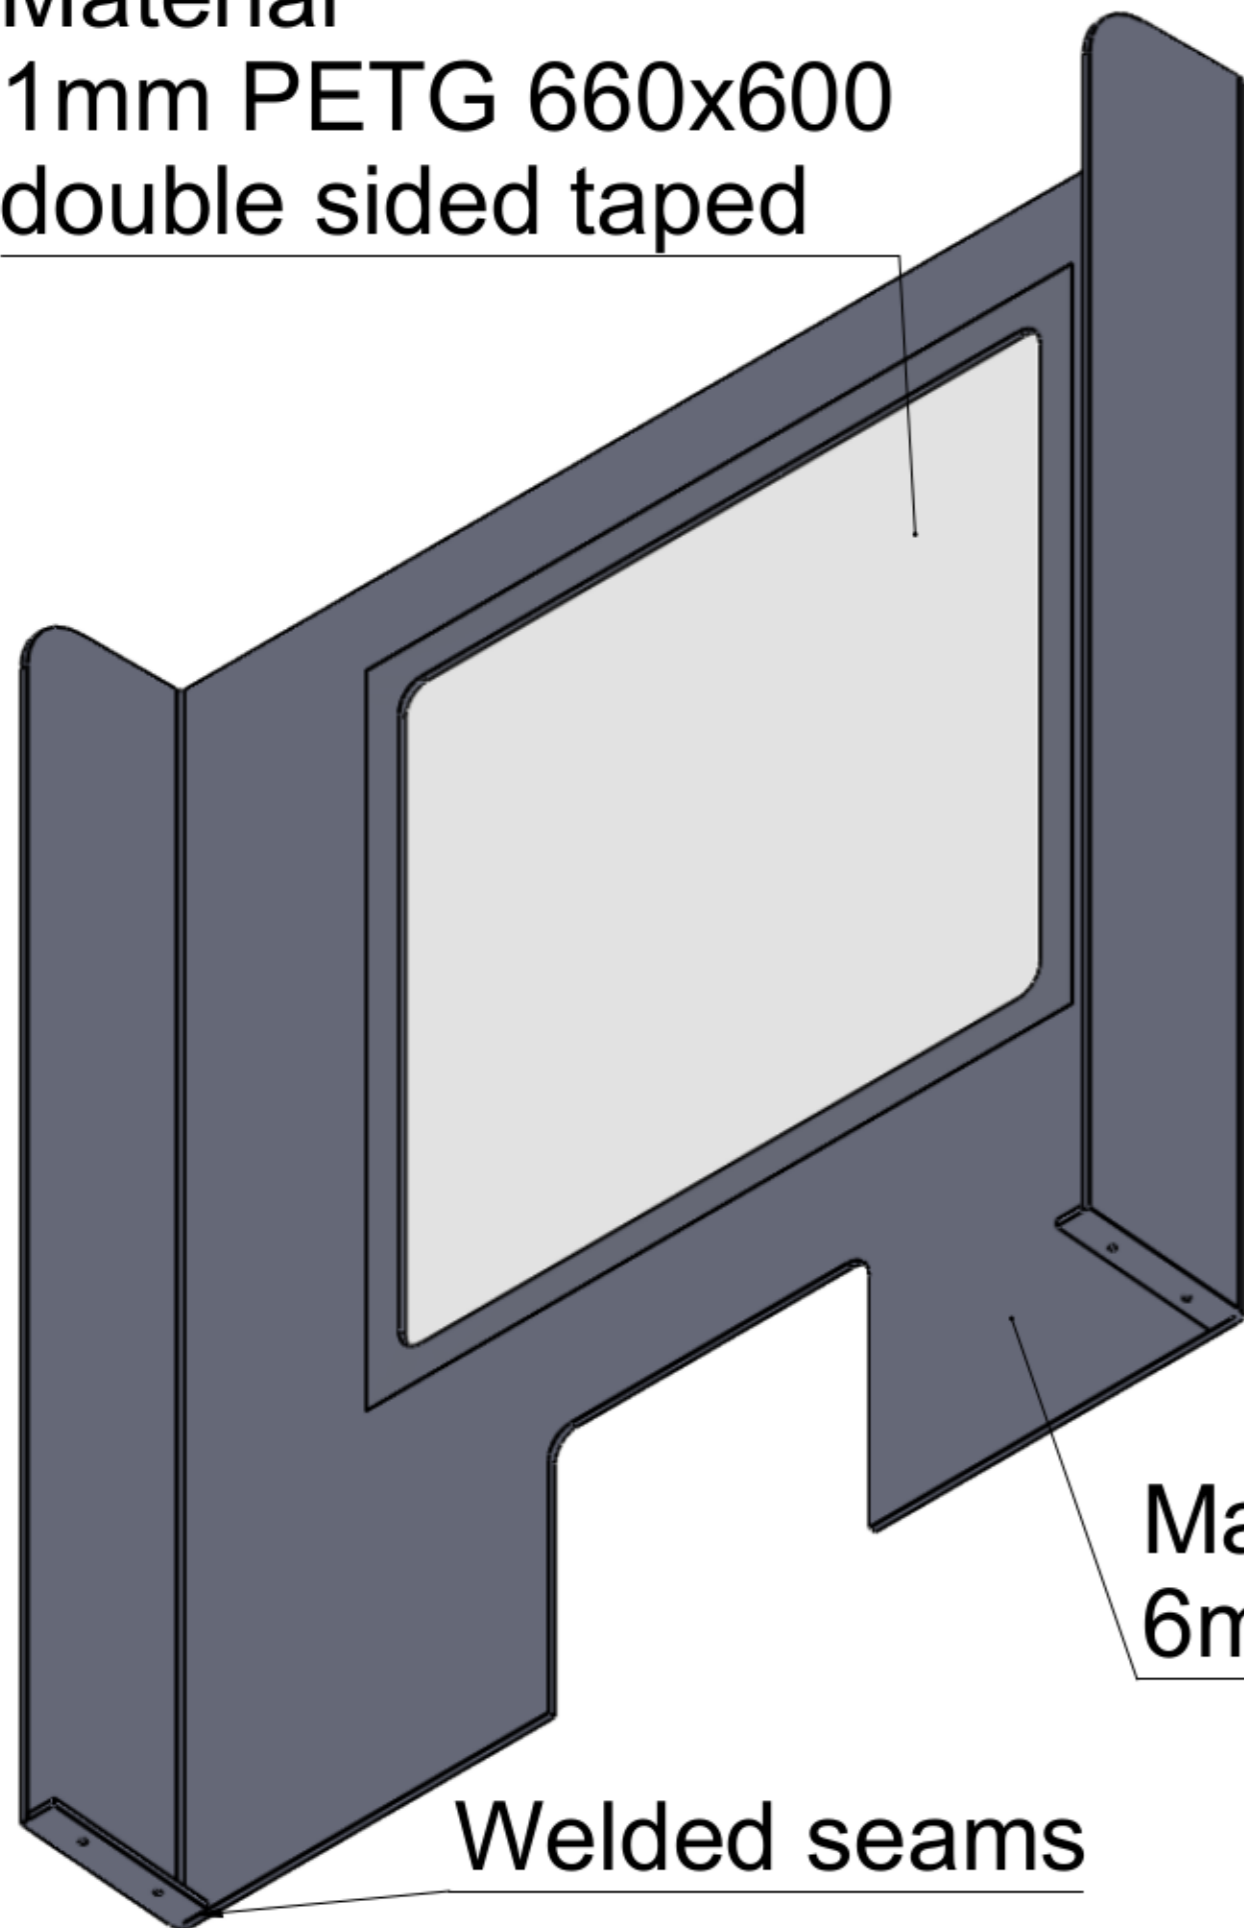

Material
1mm PETG 660x600
double sided taped

Material
6mm HDPE Nat solid colour

Counter: SIT Y STAND Y
Desktop: SIT Y STAND Y

Toolcraft Countertop & Desktop Sneeze Screen 1000 x 1000mm