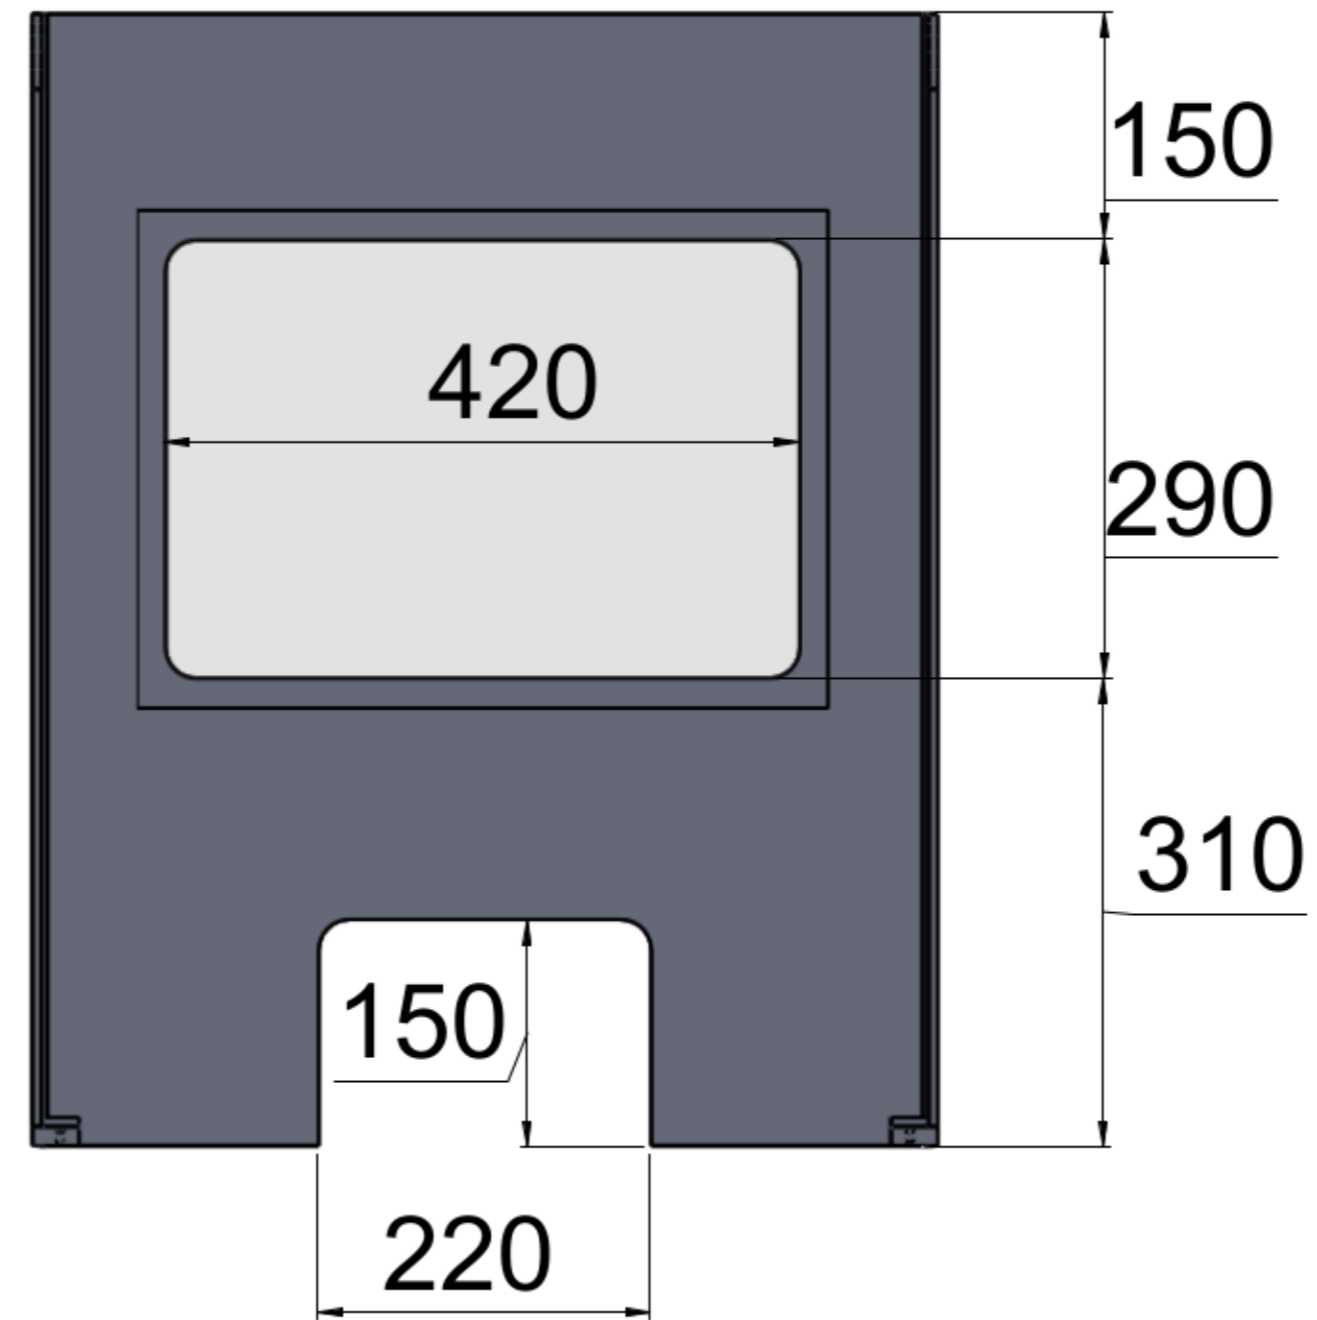

Material  
1mm PETG 457x330  
double sided taped

Welded seams

Material  
6mm HDPE Nat solid colour

Counter:	SIT N	STAND N
Desktop:	SIT Y	STAND N

Toolcraft Desktop Sneeze Screen 600 x 750mm