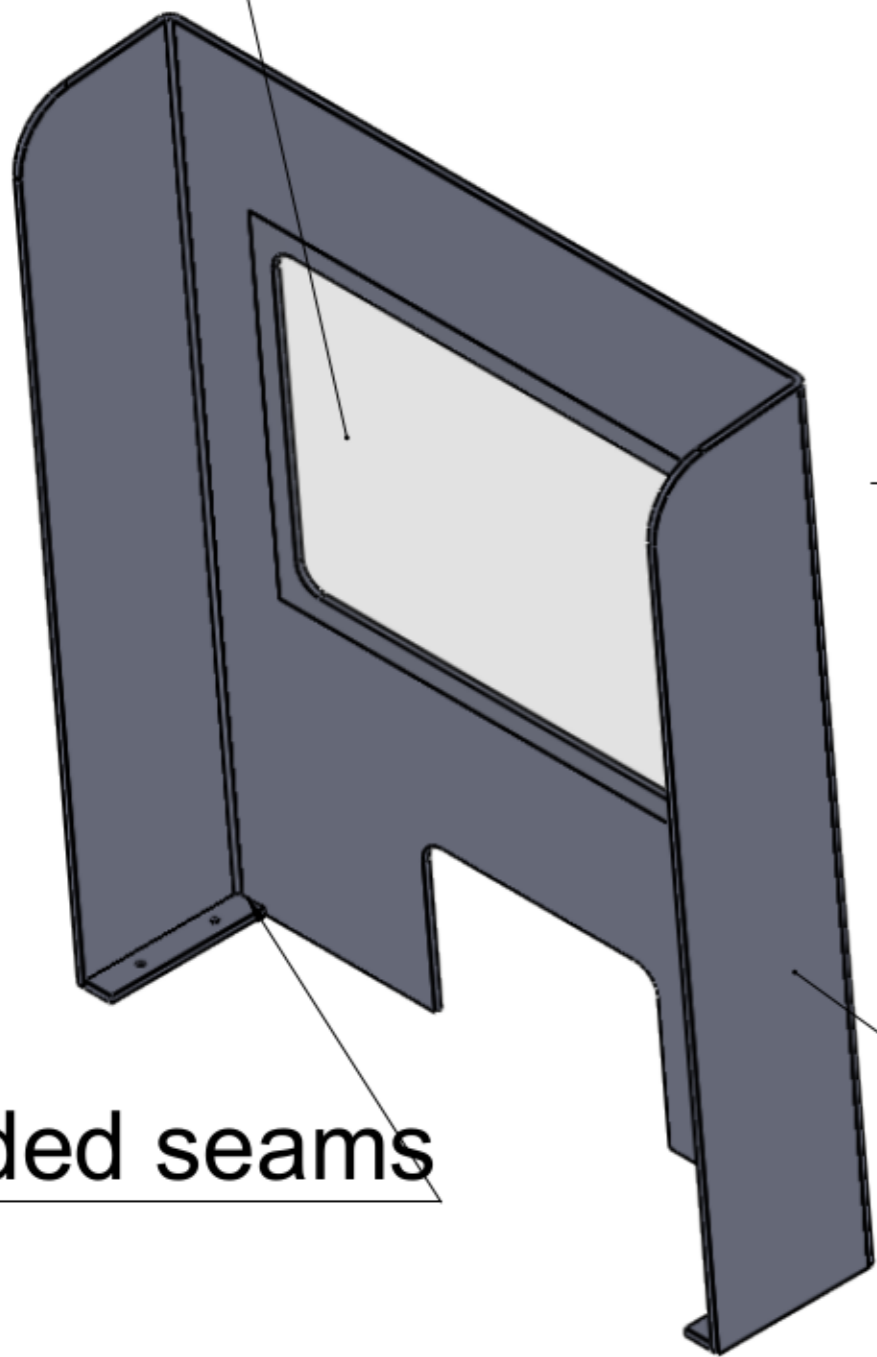

Material  
1mm PETG 457x330  
double sided taped

Welded seams

Material  
6mm HDPE Nat solid colour

Counter:	SIT N	STAND N
Desktop:	SIT Y	STAND N

Toolcraft Desktop Sneeze Screen 600 x 750mm