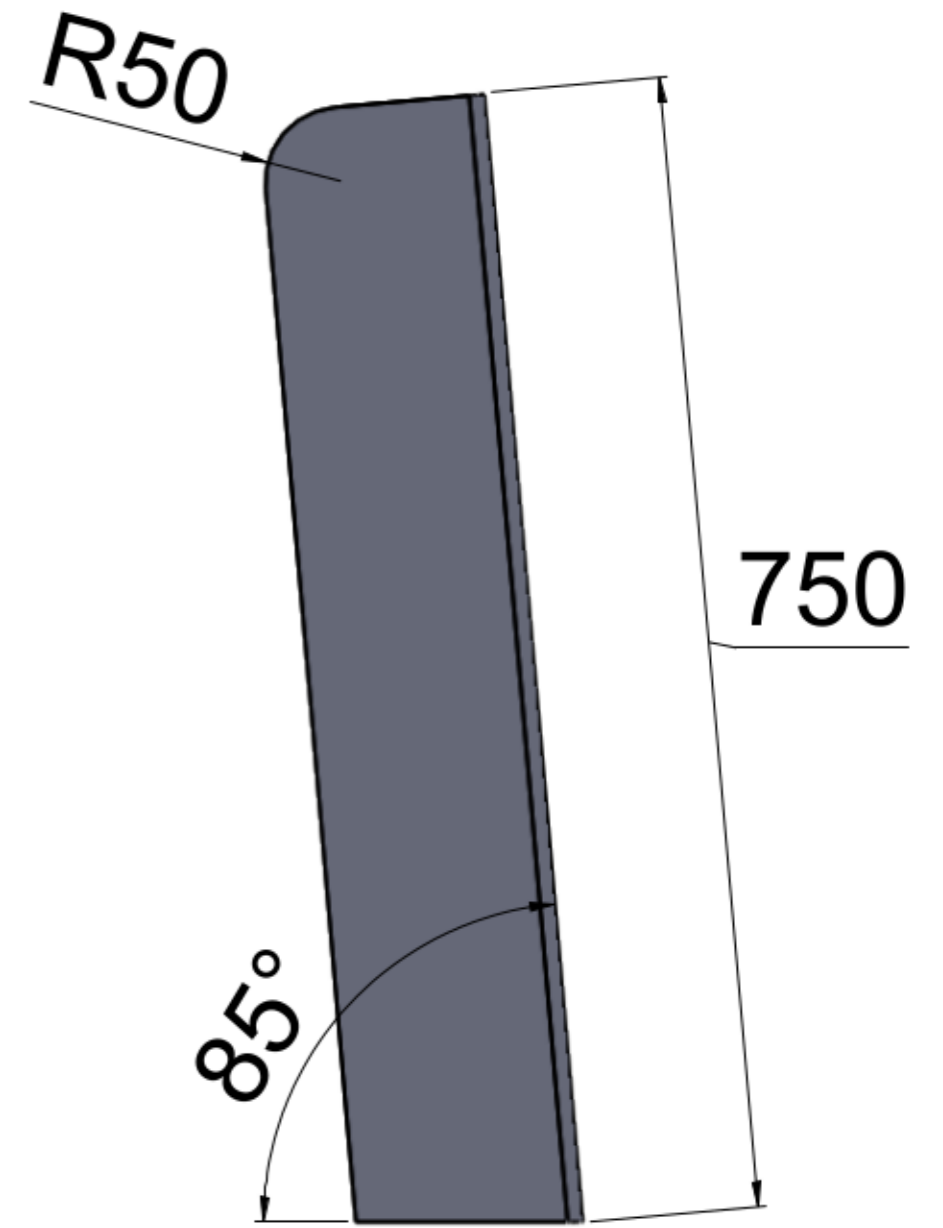

Material  
1mm PETG 457x330  
double sided taped

Welded seams

Material  
6mm HDPE Nat solid colour

Counter:	SIT N	STAND N
Desktop:	SIT Y	STAND N

Toolcraft Desktop Sneeze Screen 600 x 750mm